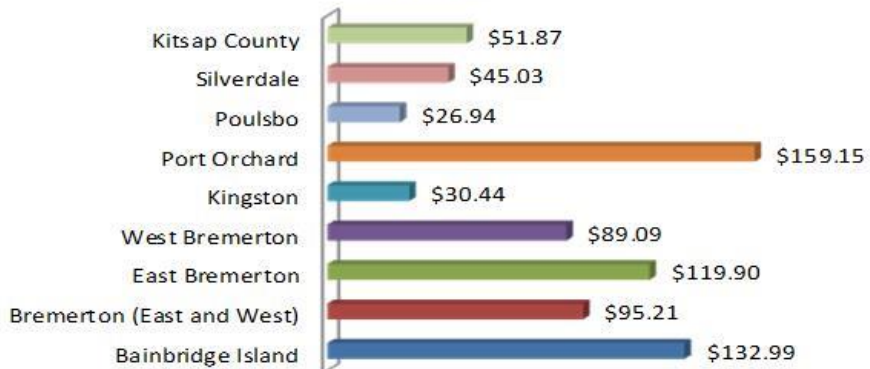

**Kitsap Commercial Sales
Buildings
Average Cost/sf
January 2014**

**Kitsap Commercial Property
Land - Average/sf**

**Kitsap County Average
Commercial Lease Rates
(Jan 2014)**